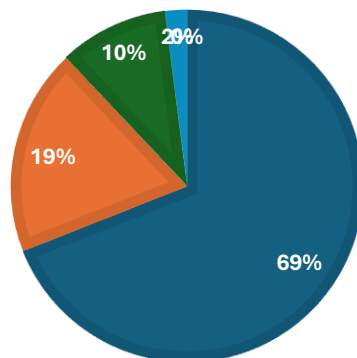

2. Facility of Drinking Water

■ Excellent ■ Very Good ■ Good ■ Average ■ Bad