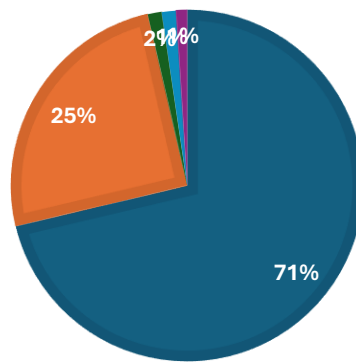

SIDDHINATH MAHAVIDYALAYA

(Govt. Aided)

Estd. - 2013

SHYAMSUNDARPUR PATNA • PANSKURA • PURBA MEDINIPUR • PIN - 721139 • Phone - 03228-255030
email - siddhinathmahavidyalaya@gmail.com

5. Facility of clean washroom

■ Excellent ■ Very Good ■ Good ■ Average ■ Bad