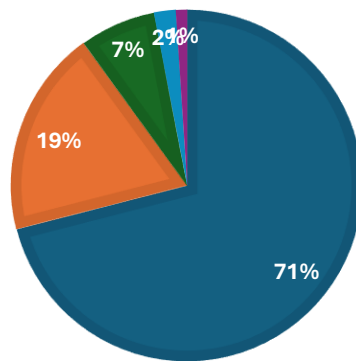

SIDDHINATH MAHAVIDYALAYA

(Govt. Aided)

Estd. - 2013

SHYAMSUNDARPUR PATNA • PANSKURA • PURBA MEDINIPUR • PIN - 721139 • Phone - 03228-255030
email - siddhinathmahavidyalaya@gmail.com

Question Wise Feedback Statistics Graphs

1. Facility of good classroom

■ Excellent ■ Very Good ■ Good ■ Average ■ Bad