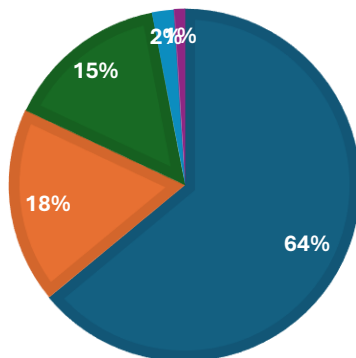

6. Facility of wi-fi

■ Excellent ■ Very Good ■ Good ■ Average ■ Bad