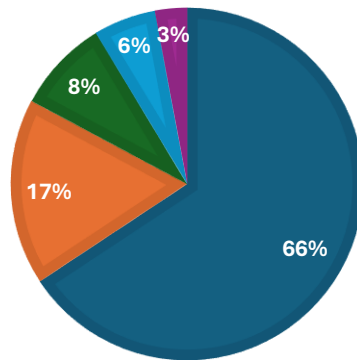

4. Facility of common room

■ Excellent ■ Very Good ■ Good ■ Average ■ Bad