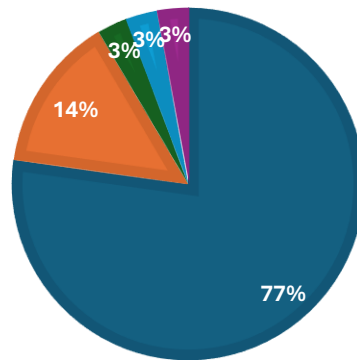

SIDDHINATH MAHAVIDYALAYA

(Govt. Aided)

Estd. - 2013

SHYAMSUNDARPUR PATNA • PANSKURA • PURBA MEDINIPUR • PIN - 721139 • Phone - 03228-255030
email - siddhinathmahavidyalaya@gmail.com

3. Facility of canteen

■ Excellent ■ Very Good ■ Good ■ Average ■ Bad